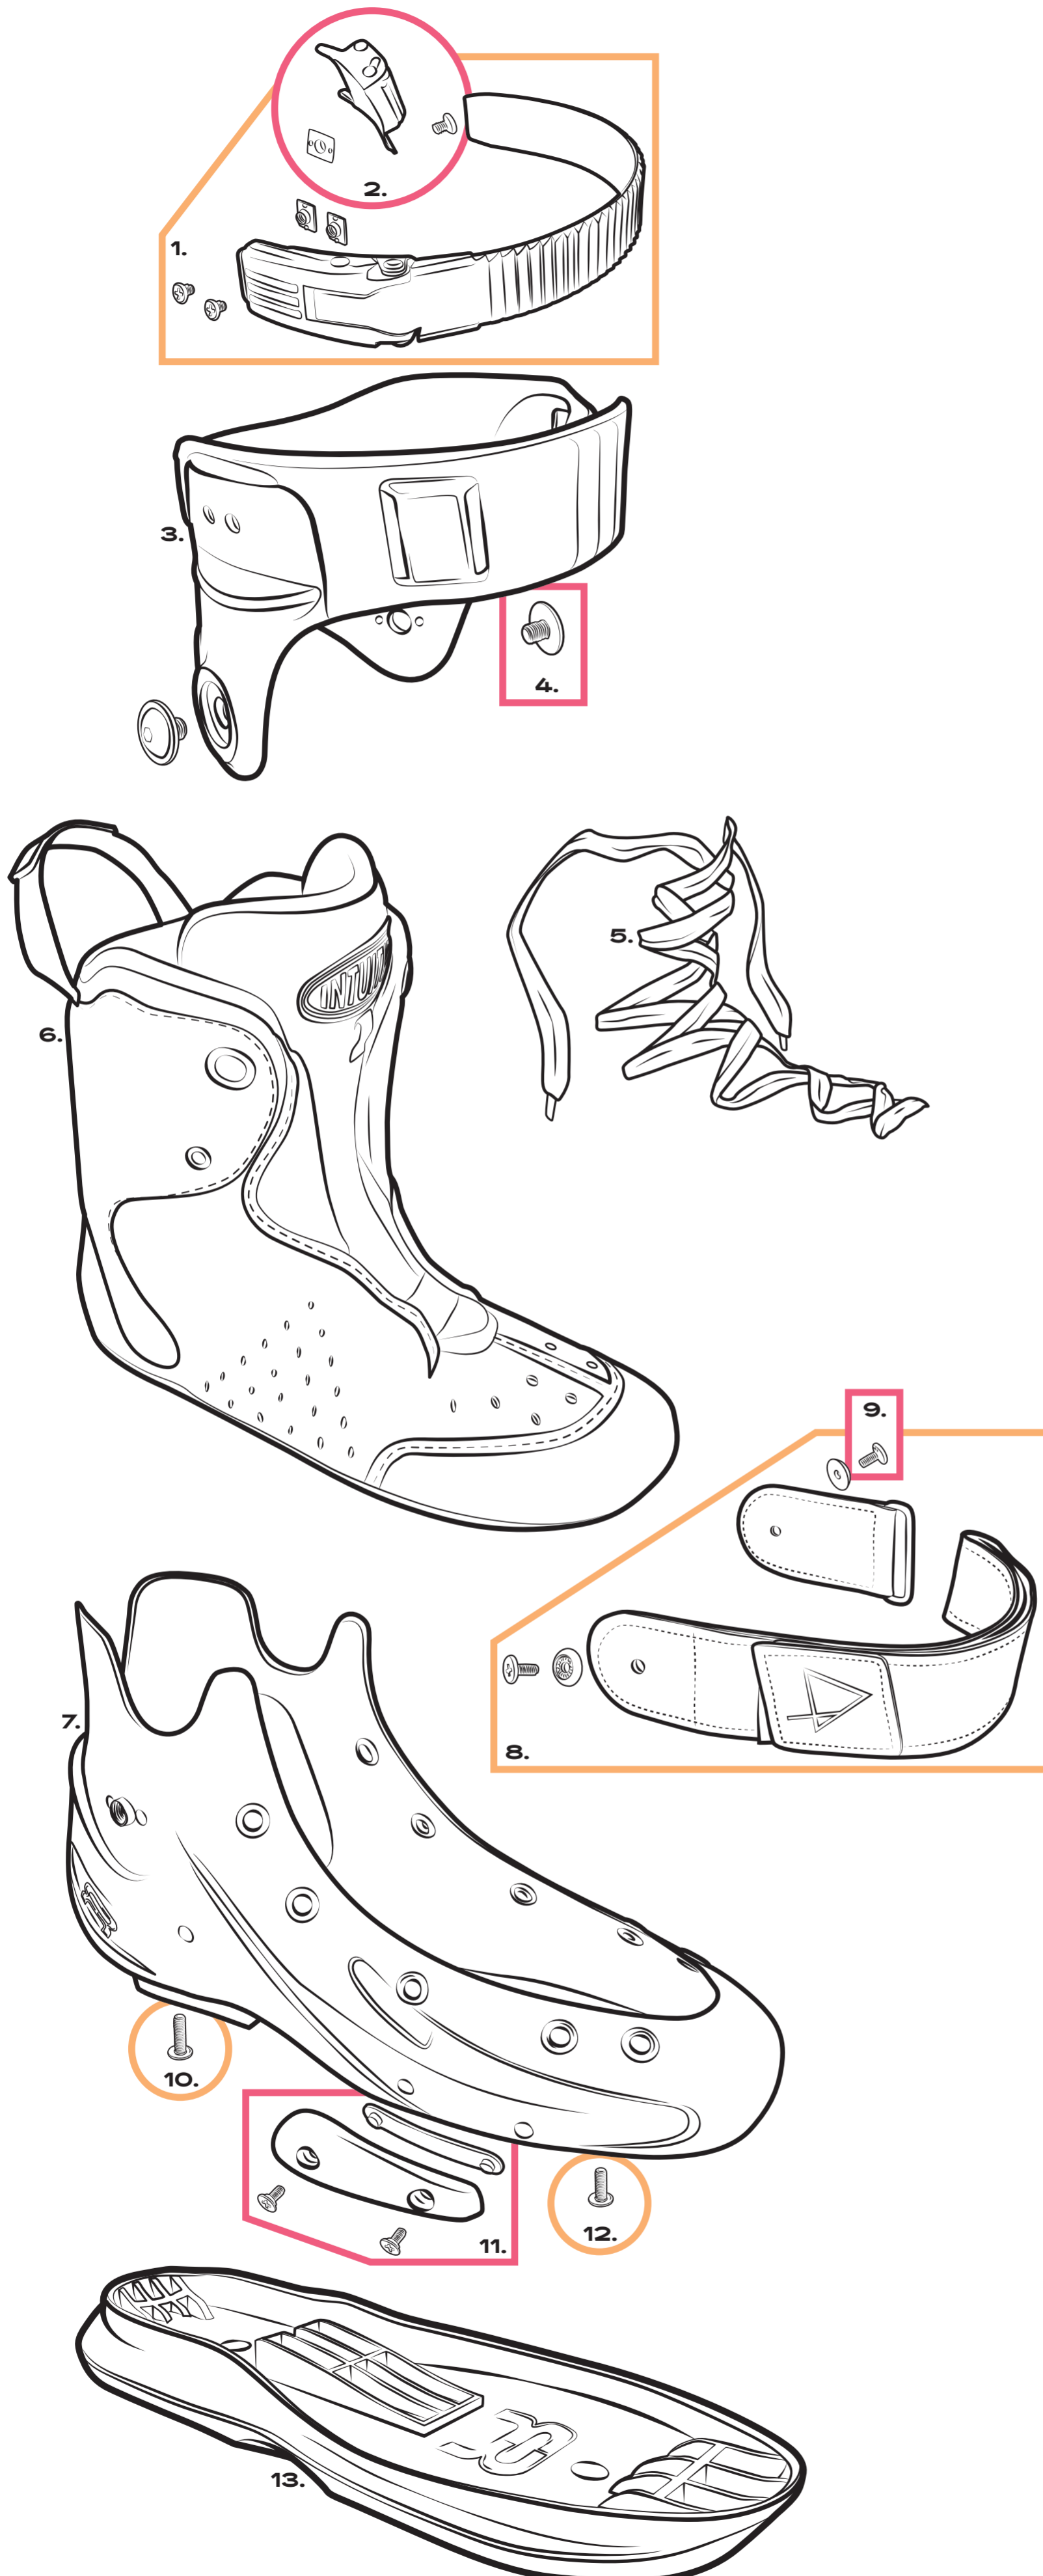

FRLIN-FB
(Pair)

8. DOUBLE STRAP SCREWS

FRSCRW-DST
(x 1)

9. AP POWERSTRAP

FRPWST-UFR-AP-BK
(Pair - 2 colors - 4 sizes)

10. UFR SHELLS

(Not sold separately)

11. UFR MOUNTING SCREWS

FRSCRW-UFR-185-BK
(x 1)

12. SLIDERS

FRABR
(Pair - 8 colors)

13. UFR MOUNTING SCREWS

FRSCRW-UFR-135-BK
(x 1)

14. SOULPLATES

FRSPL-UFR-BK
(Pair - 2 colors - 7 sizes)

UFR STREET AP INTUITION (BOOT ONLY)