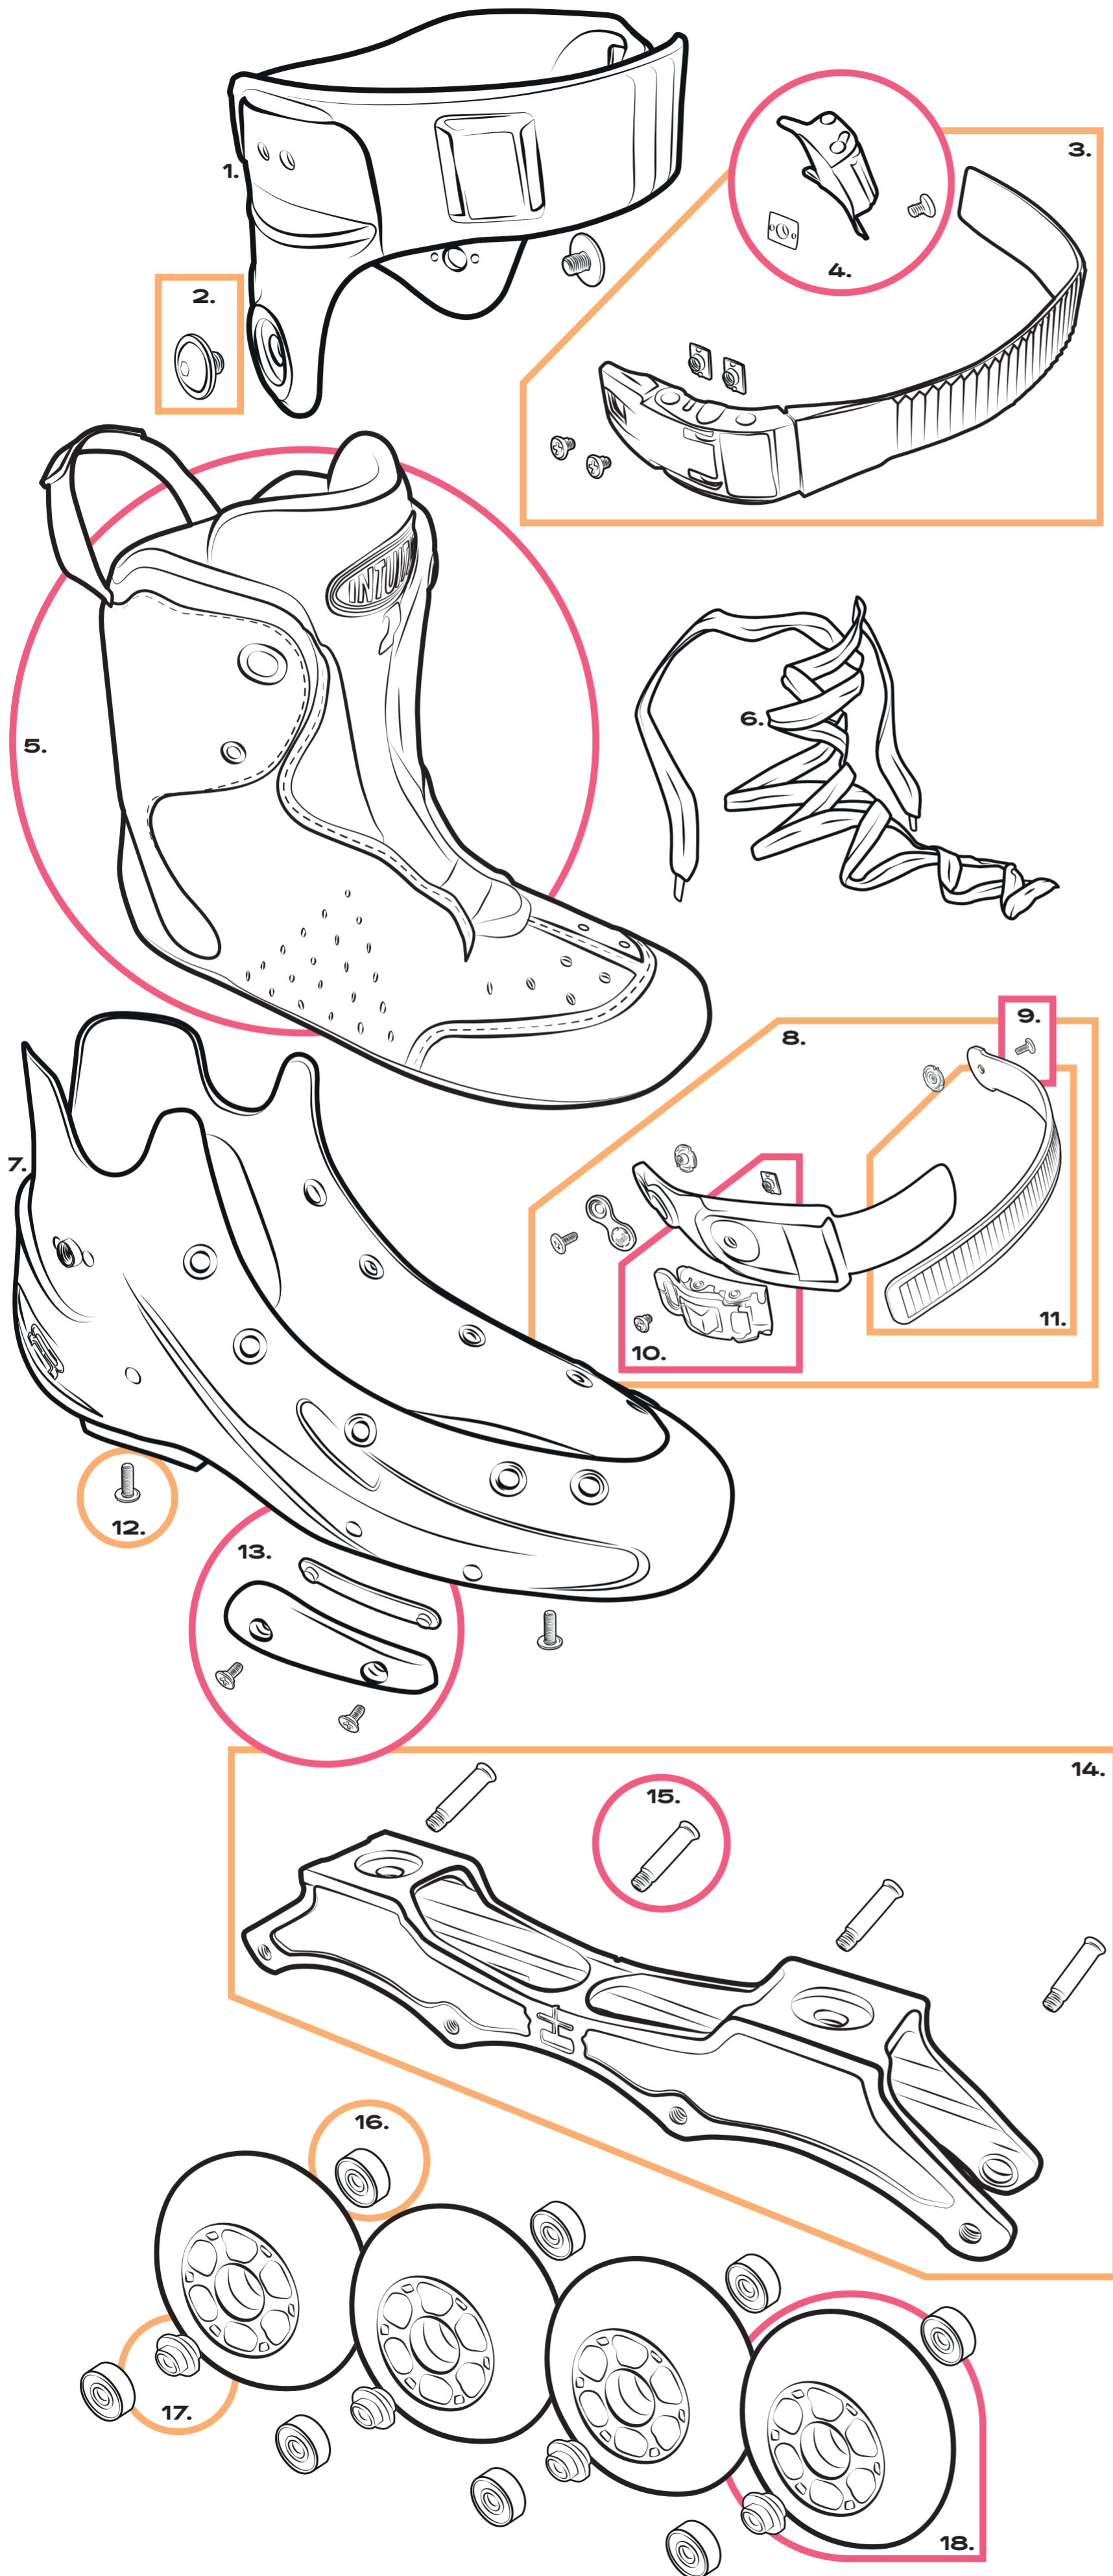

UFR 90 INTUITION

1. CUFFS

Compatible: FRCKIT + FRCUF-BUT
(Pair - 3 sizes - 8 colors)

2. CUFF SCREWS

FRSCRW-CUF
(x 1)

3. FK METAL TOP BUCKLES

FRBUK-FK
(Pair - 3 sizes)

4. PULL BUCKLES

FRBUK-FK-F-BK
(x 1)

5. FR INTUITION LINERS

FRLIN-FRINT-BK
(Pair, not sold separately)

6. LACES

FRLAC
(Pair - 11 colors)

7. UFR SHELLS

(Not sold separately)

8. SINGLE STRAPS

(Not sold separately)
Compatible: FRDST-FR

9. DOUBLE STRAP SCREWS

FRSCRW-DST
(x 1)

10. FR LOGO RATCHET BUCKLES

FRBUK-LRB-BK
(x 1)

11. LADDER STRAPS

FRLAD-LRB-BK-230
(x 1)

12. MOUNTING UFR SCREWS

FRSCRW-UFR-135-BK
(x 1)

13. SLIDERS

FRABR
(Pair - 8 colors)

14. FRAMES

FRFM-UFR490-273-BK
(Pair)

15. AXLES

FRAXL-4D-BK
(x 1)

16. MW9 BEARINGS

FRBRG-MW9
(x 16)

17. ALUMINIUM SPACERS

FRSPA-ALULX-1017
(x 1)

18. URBAN SPEED WHEELS

FRWL-USP90-WH-BK
(x 1 - 2 Colors)