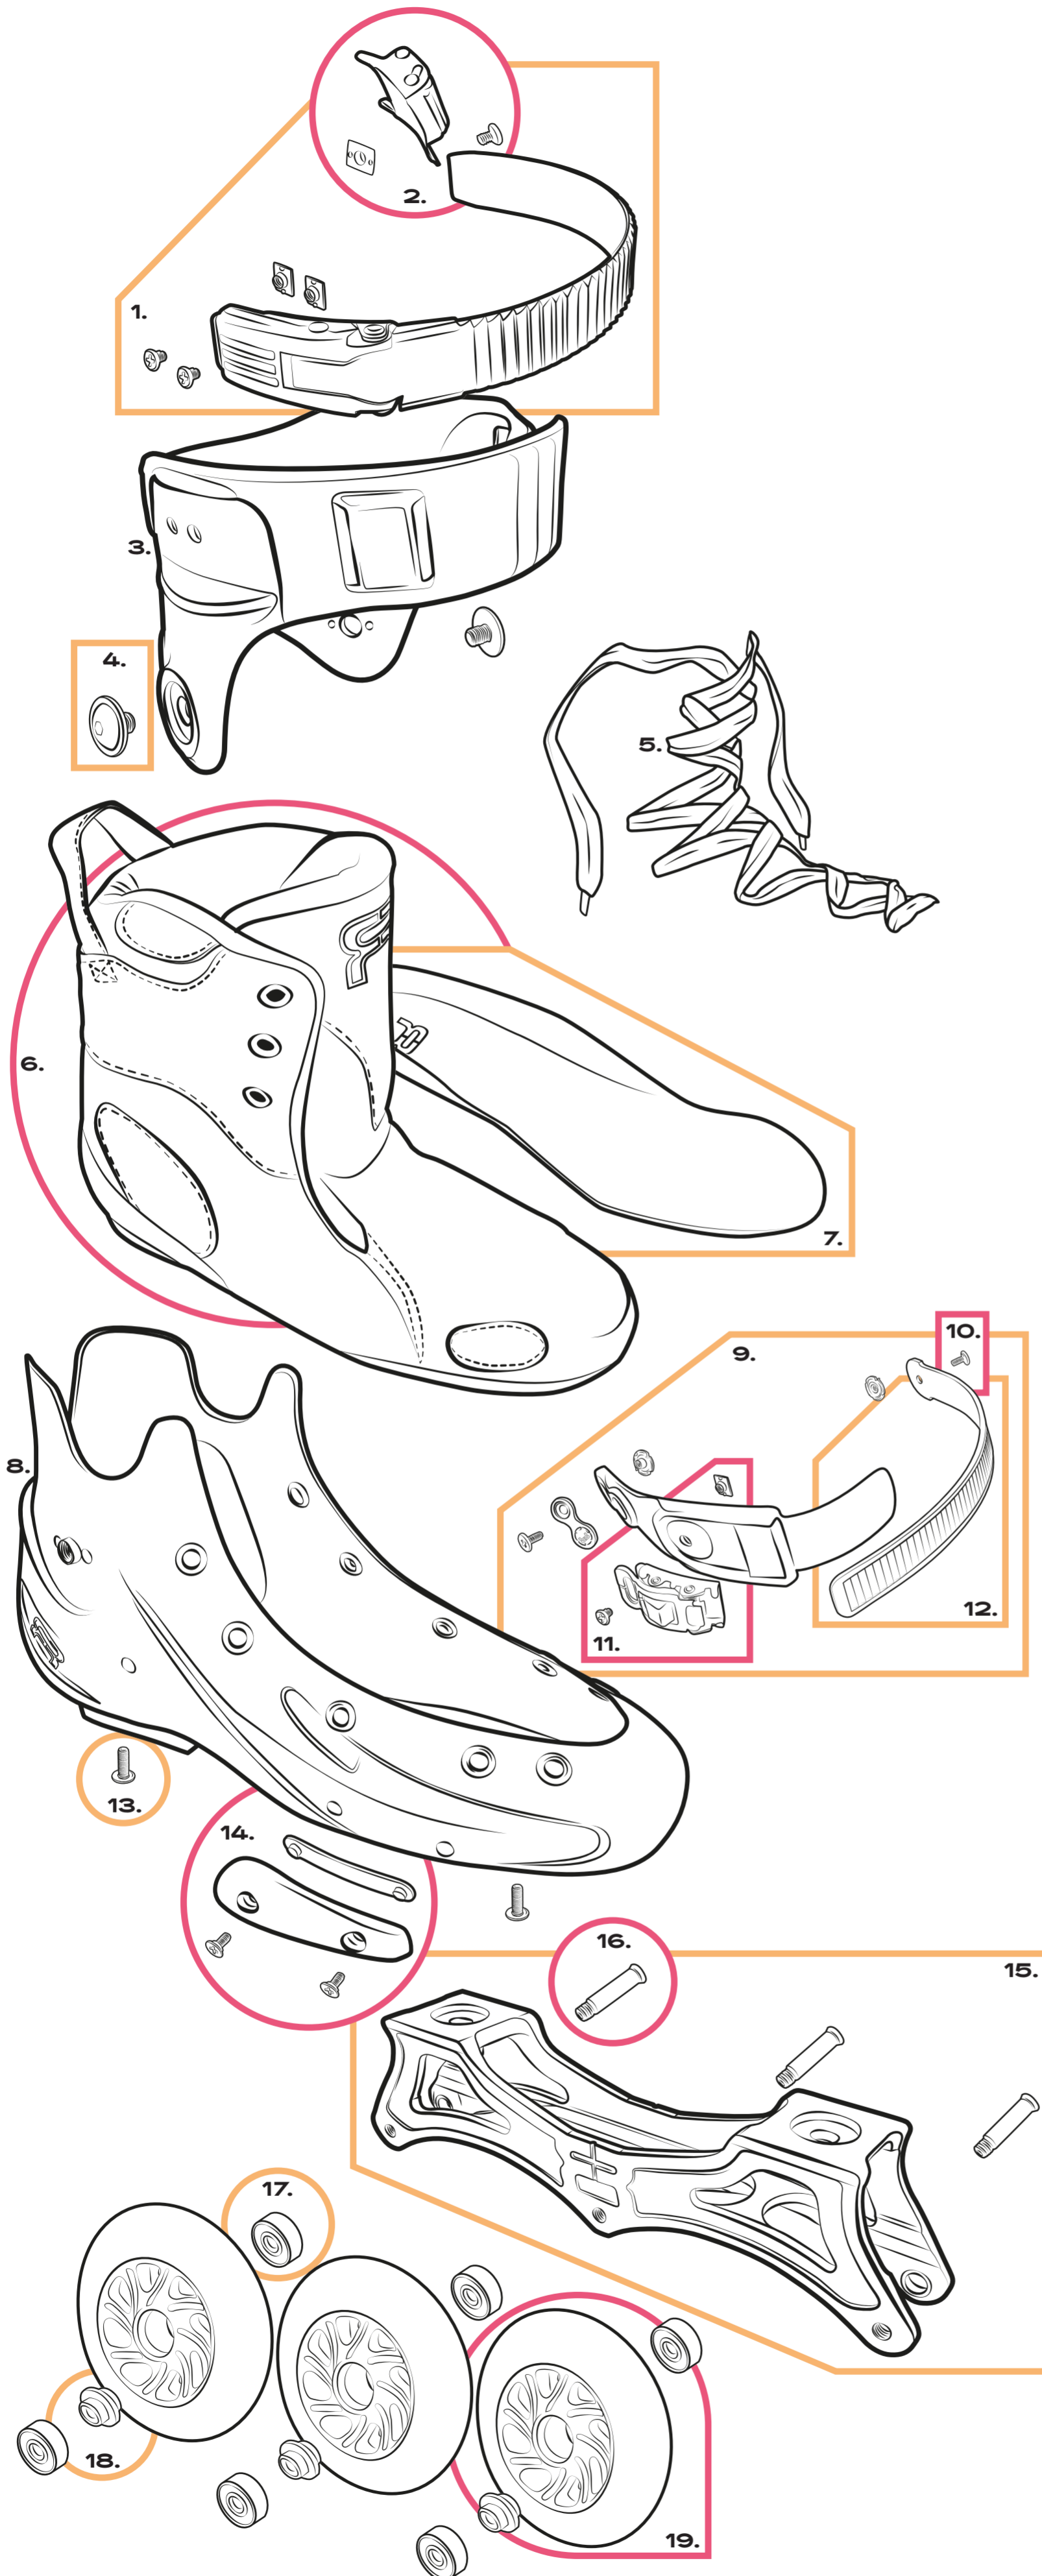

1. SAFETY BUCKLES

FRBUK-S
(Pair - 3 sizes - 2 colors)

2. PULL BUCKLES

FRBUK-FK-F-BK
(x 1)

3. CUFFS

Compatible: FRCKIT + FRCUF-BUT
(Pair - 3 sizes - 8 colors)

4. CUFF SCREWS

FRSCRW-CUF
(x 1)

5. LACES

FRLAC
(Pair - 11 colors)

6. FR LINERS

Compatible: FRLIN-FRX
(Pair)

7. PREMIUM INSOLES

FRLIN-FB
(Pair)

8. UFR SHELLS

(Not sold separately)

9. SINGLE STRAPS

(Not sold separately)
Compatible: FRDST-FR

10. DOUBLE STRAP SCREWS

FRSCRW-DST
(x 1)

11. FR LOGO RATCHET BUCKLES

FRBUK-LRB-BK
(x 1)

12. LADDER STRAPS

FRLAD-LRB-BK-230
(x 1)

13. MOUNTING UFR SCREWS

FRSCRW-UFR-135-BK
(x 1)

14. SLIDERS

FRABR
(Pair - 8 colors)

15. FRAMES

FRFM-UFR310-236-BK
(Pair)

16. AXLES

FRAXL-4D-BK
(x 1)

17. MW9 BEARINGS

FRBRG-MW9
(x 16)

18. ALUMINIUM SPACERS

FRSPA-ALULX-1017
(x 1)

19. DOWNTOWN WHEELS

FRWL-DT110-NL-BK
(x 1 - 2 colors)