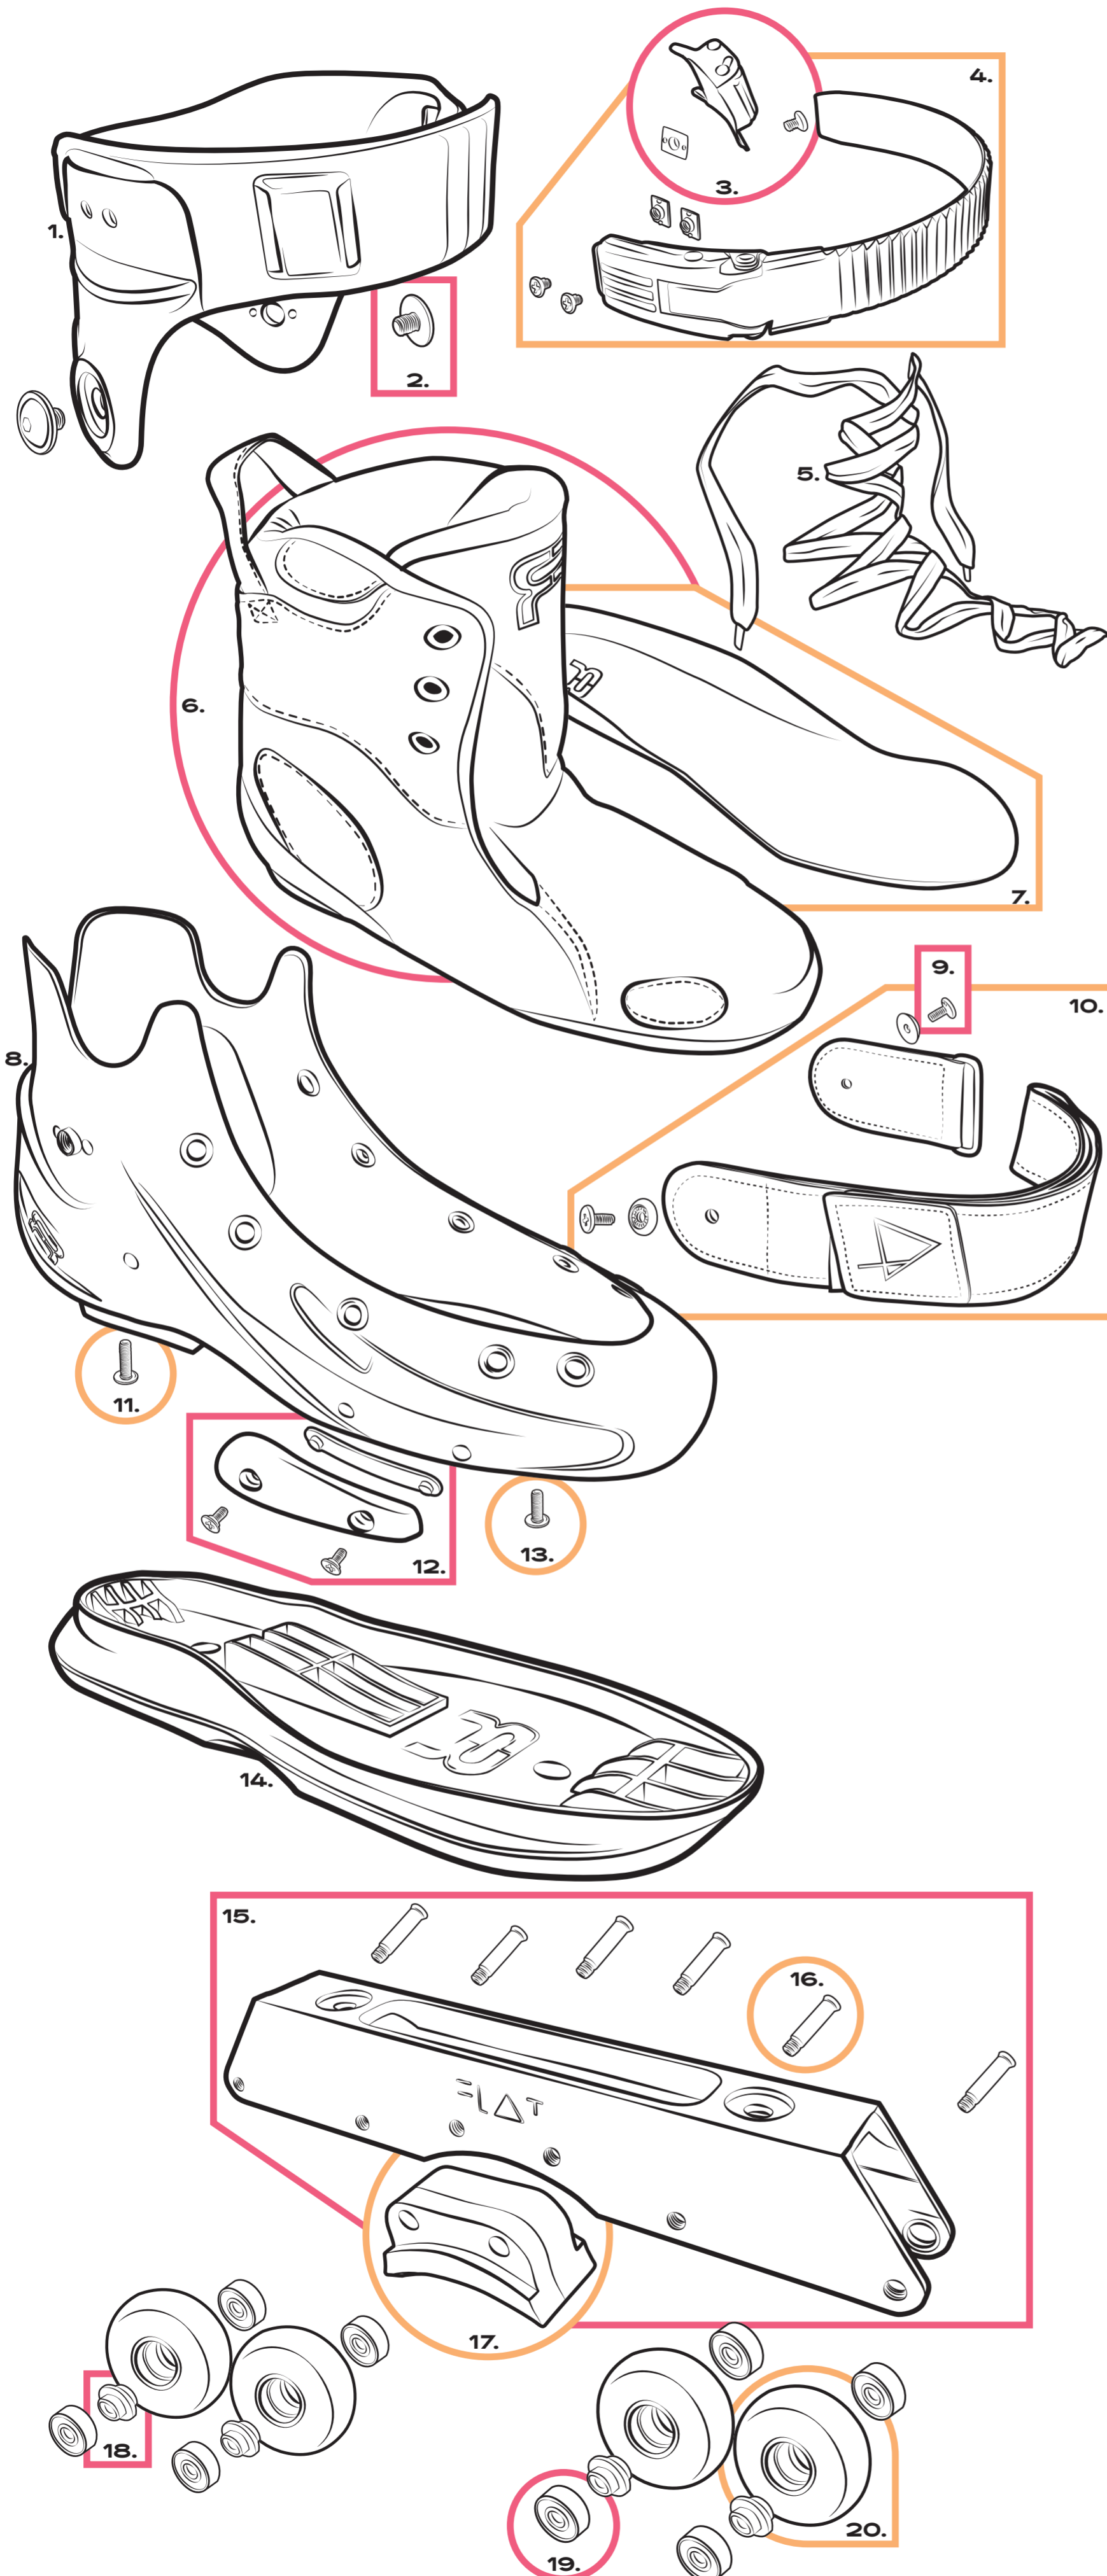

FRWL-DT110-NL-BK
(x 1 - 2 colors)

UFR STREET AP

1. CUFFS

Compatible: FRCKIT + FRCUF-BUT
(Pair - 3 sizes - 8 colors)

2. CUFF SCREWS

FRSCRW-CUF
(x 1)

3. PULL BUCKLES

FRBUK-FK-F-BK
(x 1)