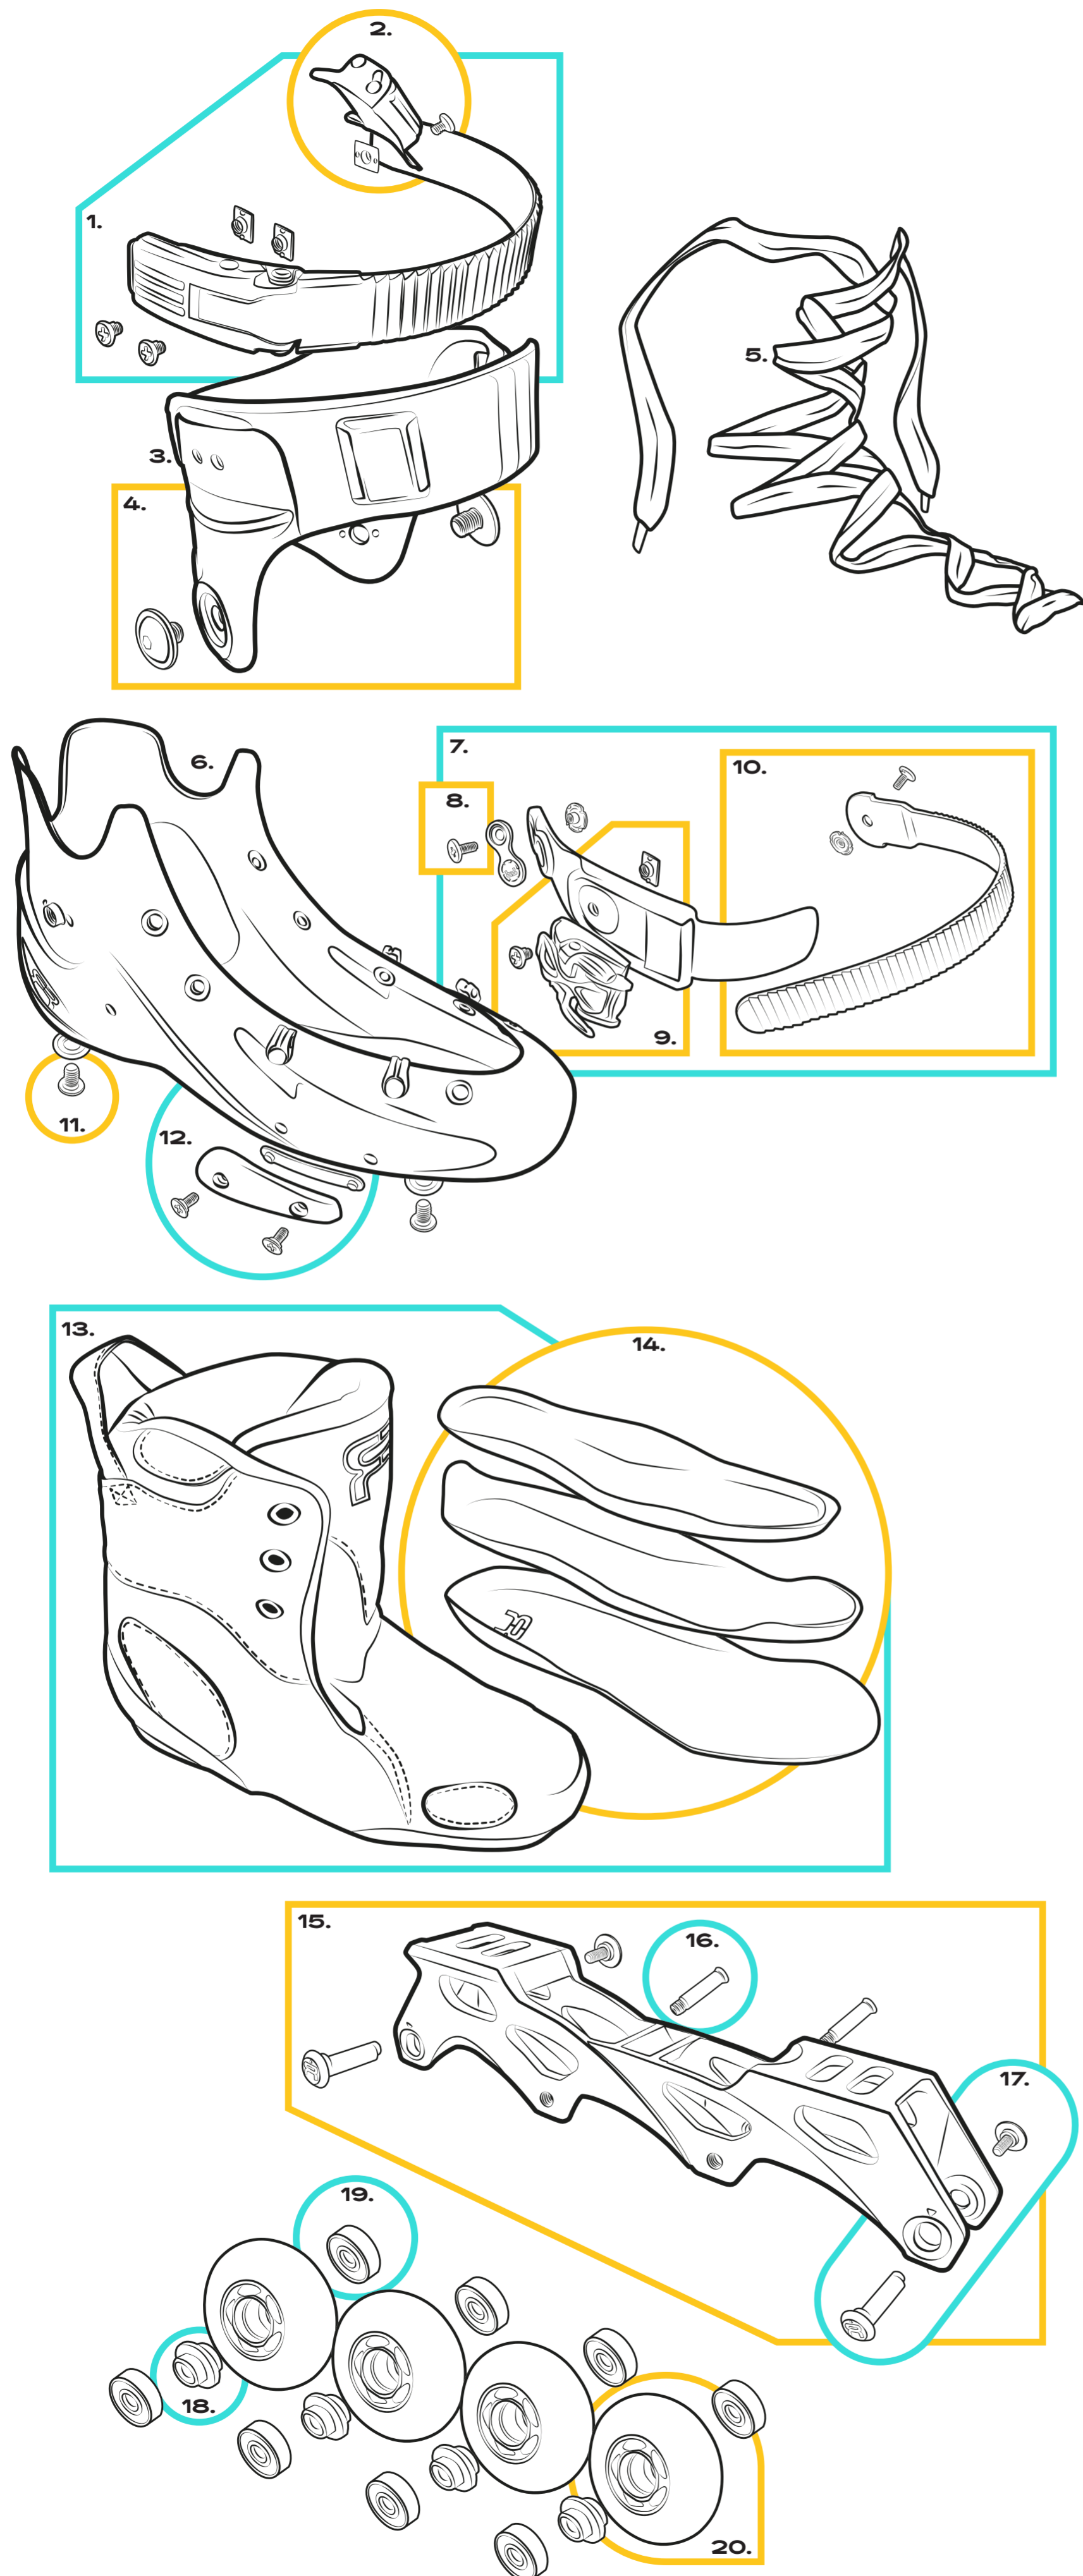

Exploded view - 2021 version

1. SAFETY BUCKLES

FRBUK-S
(Pair - 3 sizes - 2 colors)

2. PULL BUCKLES

FRBUK-FK-F-BK
(x 1)

3. CUFFS

Compatible: FRCKIT + FRCUF-BUT
(Pair - 3 sizes - 8 colors)

4. CUFF SCREWS

FRSCRW-CUF
(x 1)

5. LACES

FRLAC
(Pair - 11 colors)

6. FRJC SHELLS

FRSH-FRX
(Not sold separately)

7. SINGLE STRAPS

(Not sold separately)
Compatible: FRDST-FR

8. DOUBLE STRAP SCREWS

FRSCRW-DST
(x 1)

9. SPIDER BUCKLES

FRBUK-SRB-BK
(x 1)

10. LADDER STRAPS

FRLAD-BK-230
(x 1)

11. FRAME MOUNTING SCREWS

FRSCRW-FR1M
(x 1)

12. SLIDERS

FRABR
(Pair - 8 colors)

13. FR J LINERS

FRLIN-FRJ
(Pair)

14. 3 IN 1 INSOLES

FRLIN-FB
(Pair)

15. X2 FRAMES ROCKER-ABLE

FRFM-X2R-231-BK
(Pair)

16. AXLES

FRAXL-X2R-SPD-BK
(x 1)

17. ROCKER-ABLE AXLES

FRAXL-X2R
(x 1)

18. ALUMINIUM SPACERS

FRSPA-ALULX-1017
(x 1)

19. MW7 BEARINGS

FRBRG-MW7
(x 16)

20. DOWNTOWN WHEELS

FRWL-DT76
(x 1 - 2 Colors)