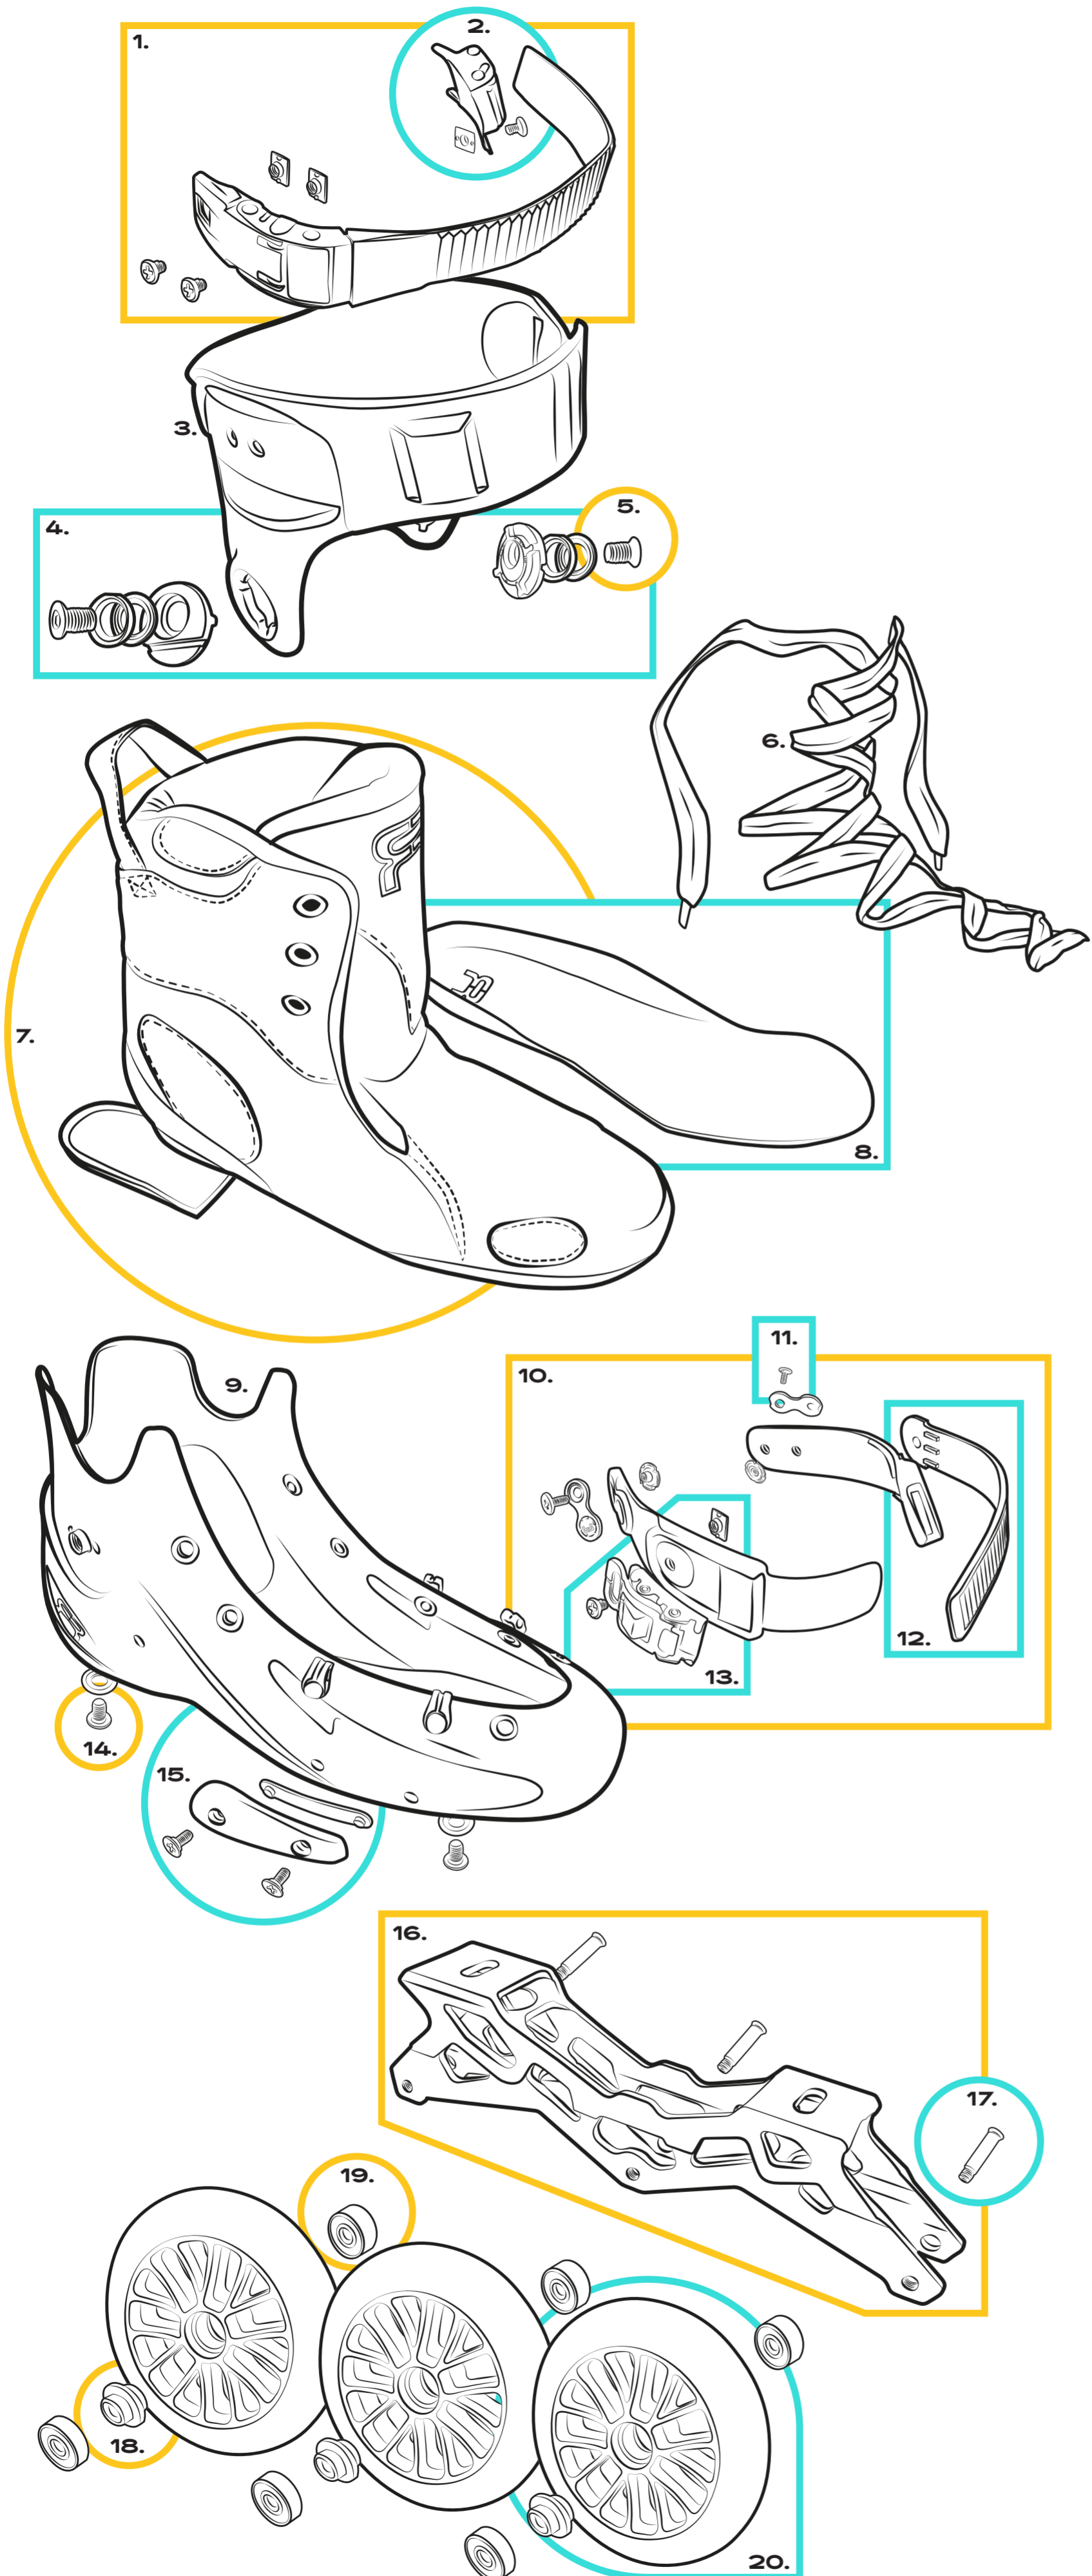

1. FK METAL TOP BUCKLES

FRBUK-FK
(Pair - 3 sizes)

2. PULL BUCKLES

FRBUK-FK-F-BK
(x 1)

3. CUFFS

Available in Custom Kit: FRCKIT
(Pair - 3 sizes - 8 colors)

4. CUFF BUTTONS

FRCUF-BUT
(Set of 4)

5. CUFF BUTTON SCREWS

FRSCRW-CUFBUT-BK
(x 1)

6. LACES

FRLAC
(Pair - 11 colors)

7. FR LINERS

FRLIN-FR
(Pair)

8. PREMIUM INSOLES

FRLIN-FB
(Pair)

9. FR1 SHELLS

FRSH-FR1
(Not sold separately)

10. DOUBLE STRAPS

FRDST-FR
(Pair - 3 colors - 4 sizes)

11. DOUBLE STRAP SCREWS

FRSCRW-DST
(x 1)

12. LADDER STRAPS

FRLAD-LRB-BK
(x 1 - 2 Sizes)

13. FR LOGO RATCHET BUCKLES

FRBUK-LRB-BK
(x 1)

14. FRAME MOUNTING SCREWS

FRSCRW-FR1M
(x 1)

15. SLIDERS

FRABR
(Pair - 8 colors)

16. 3D FRAMES

FRFM-325-260-BK
(Pair)

17. AXLES

FRAXL-4D-BK
(x 1)

18. ALUMINIUM SPACERS

FRSPA-ALULX-1017
(x 1)

19. MW9 BEARINGS

FRBRG-MW9
(x 16)

20. URBAN SPEED WHEELS

FRWL-USP125
(x 1 - 2 Colors)