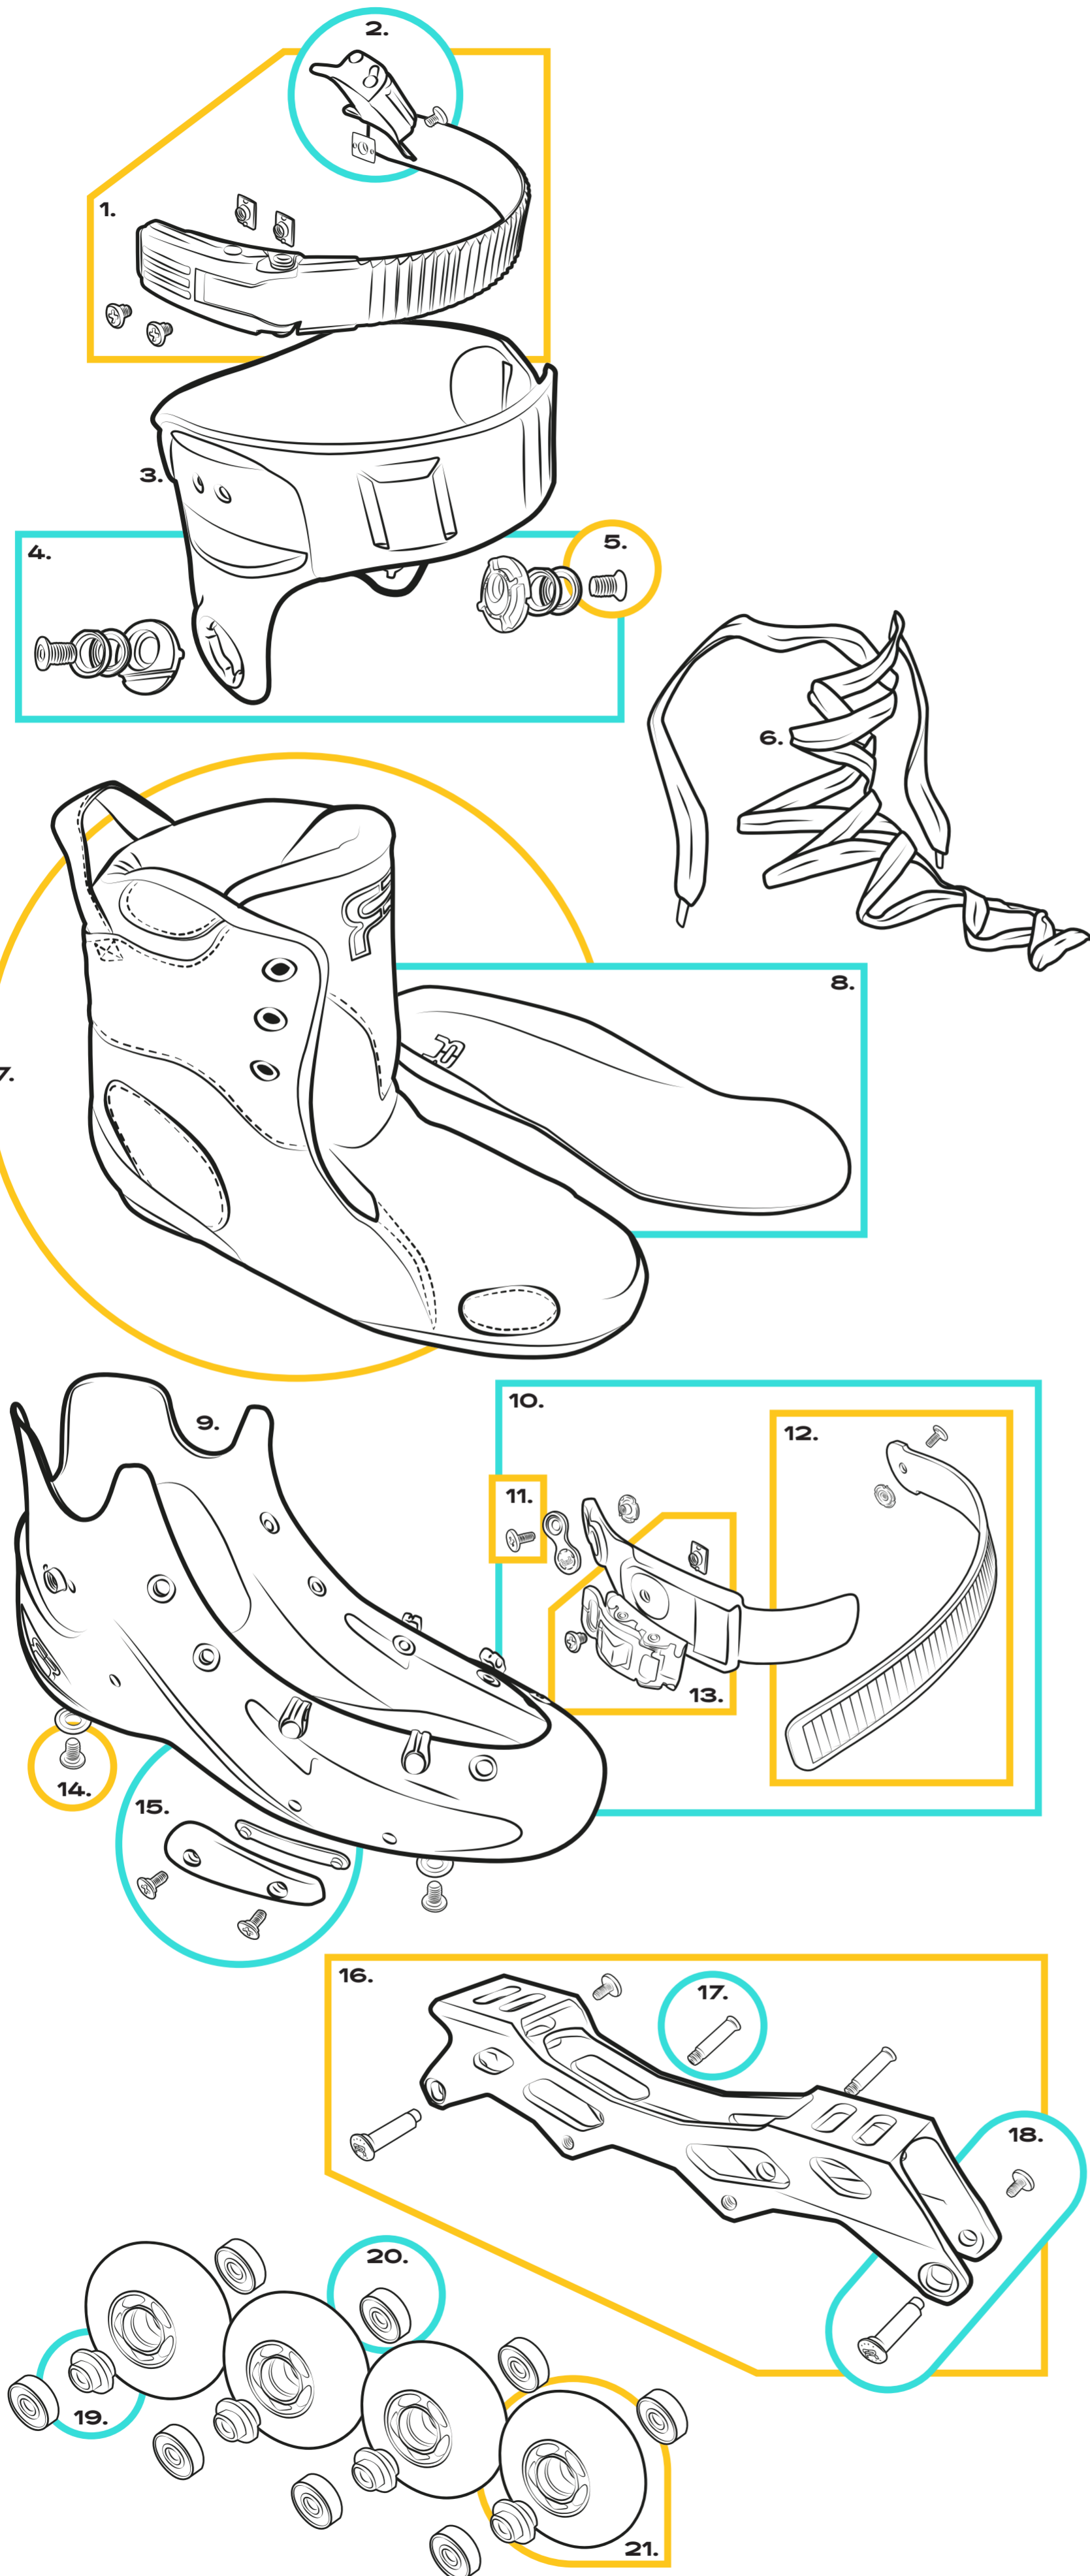

1. SAFETY BUCKLES

FRBUK-S
(Pair - 3 sizes - 2 colors)

2. PULL BUCKLES

FRBUK-FK-F-BK
(x 1)

3. CUFFS

Available in Custom Kit: FRCKIT
(Pair - 3 sizes - 8 colors)

4. CUFF BUTTONS

FRCUF-BUT
(Set of 4)

5. CUFF BUTTON SCREWS

FRSCRW-CUFBUT-BK
(x 1)

6. LACES

FRLAC
(Pair - 11 colors)

7. FR X/2/3 LINERS

FRLIN-FRX
(Pair)

8. PREMIUM INSOLES

FRLIN-FB
(Pair)

9. FR2/3 SHELLS

FRSH-FR3
(Not sold separately)

10. SINGLE STRAPS

(Not sold separately)
Compatible: FRDST-FR

11. DOUBLE STRAP SCREWS

FRSCRW-DST
(x 1)

12. LADDER STRAPS

FRLAD-LRB-BK-230
(x 1)

13. FR LOGO RATCHET BUCKLES

FRBUK-LRB-BK
(x 1)

14. FRAME MOUNTING SCREWS

FRSCRW-FR1M
(x 1)

15. SLIDERS

FRABR
(Pair - 8 colors)

16. R2 FRAMES ROCKER-ABLE

FRFM-R2R480-243-BK
(Pair)

17. AXLES

FRAXL-4D-BK
(x 1)

18. ROCKER-ABLE AXLES

FRAXL-R2R-SL
(x 1)

19. ALUMINIUM SPACERS

FRSPA-ALULX-1017
(x 1)

20. MW7 BEARINGS

FRBRG-MW7
(x 16)

21. DOWNTOWN WHEELS

FRWL-DT80
(x 1 - 2 colors)