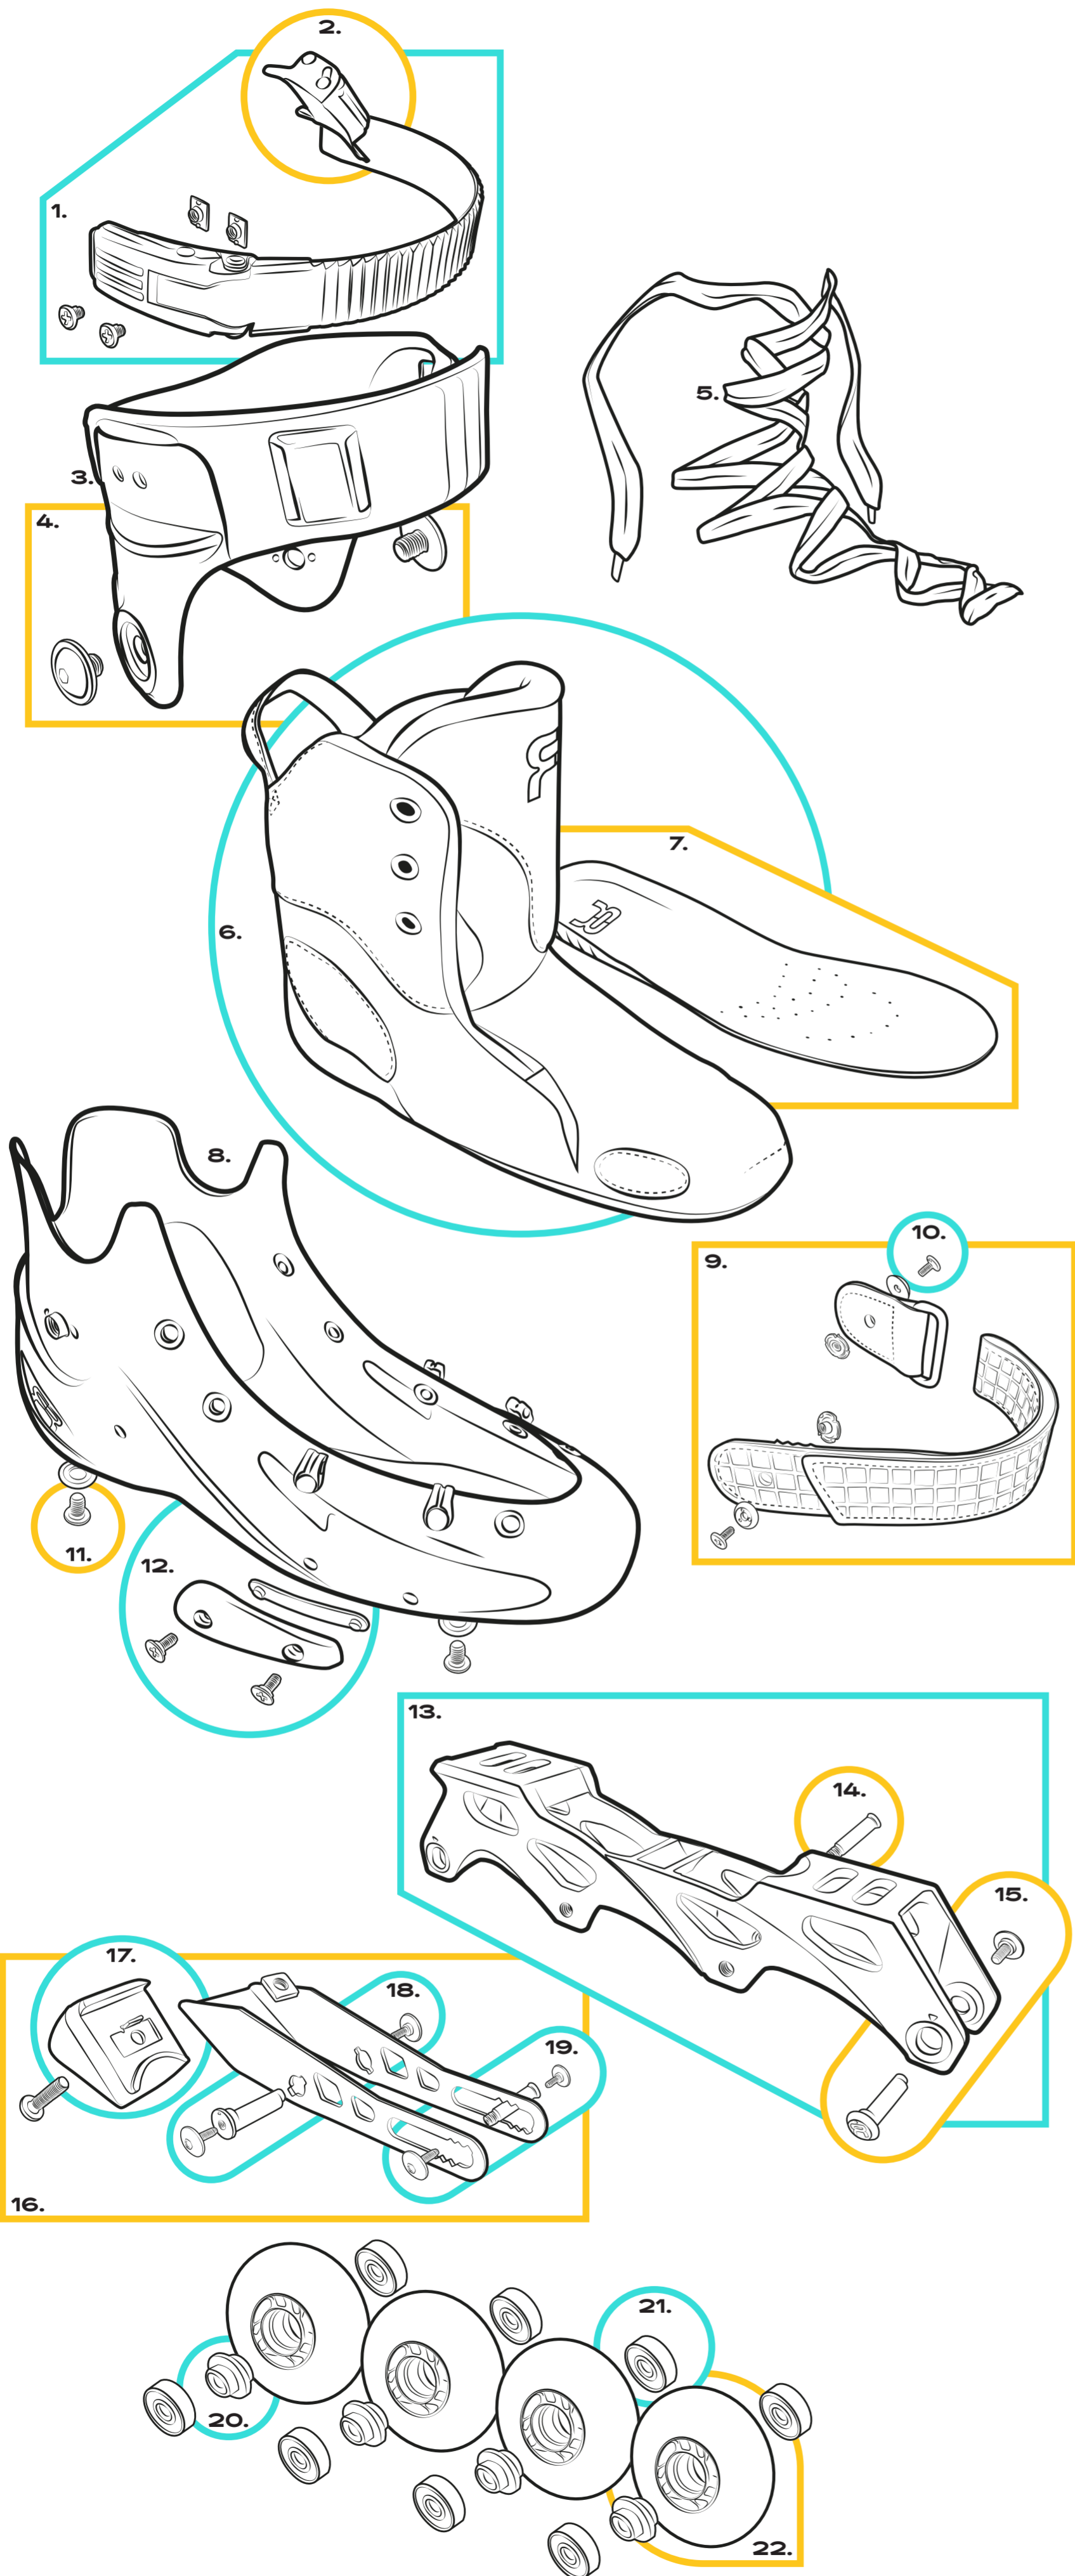

1. SAFETY BUCKLES

FRBUK-S
(Pair - 3 sizes - 2 colors)

2. PULL BUCKLES

FRBUK-FK-F-BK
(x 1)

3. CUFFS

Compatible: FRCKIT + FRCUF-BUT
(Pair - 3 sizes - 8 colors)

4. CUFF SCREWS

FRSCRW-CUF
(x 1)

5. LACES

FRLAC
(Pair - 11 colors)

6. FR W LINERS

FRLIN-FRW
(Pair)

7. INSOLES

(Not sold separately)
Compatible Premium Insole: FRLIN-FB

8. FR X/W SHELLS

FRSH-FRX-BK
(Not sold separately)

9. POWER STRAPS

FRPWST-FRW-BK
(Pair)

10. DOUBLE STRAP SCREWS

FRSCRW-DST
(x 1)

11. FRAME MOUNTING SCREWS

FRSCRW-FR1M
(x 1)

12. SLIDERS

FRABR
(Pair - 8 colors)

13. X2 FRAMES ROCKER-ABLE

FRFM-X2R-231-BK
(Pair)

14. AXLES

FRAXL-X2R-SPD-BK
(x 1)

15. ROCKER-ABLE AXLES

FRAXL-X2R
(x 1)

16. BRAKE

FRBRK-4W
(x 1)

17. RUBBER

FRBRK-RUB
(x 1)

18. X2R BRAKE AXLES

FRAXL-X2RBRK
(x 1)

19. BRAKE AXLE

FRAXL-BRK
(x 1)

20. ALUMINIUM SPACERS

FRSPA-ALULX-1010
(x 1)

21. MW7 BEARINGS

FRBRG-MW7
(x 16)

22. STREET KING WHEELS

FRWL-SK80
(x 1 - 4 Colors)