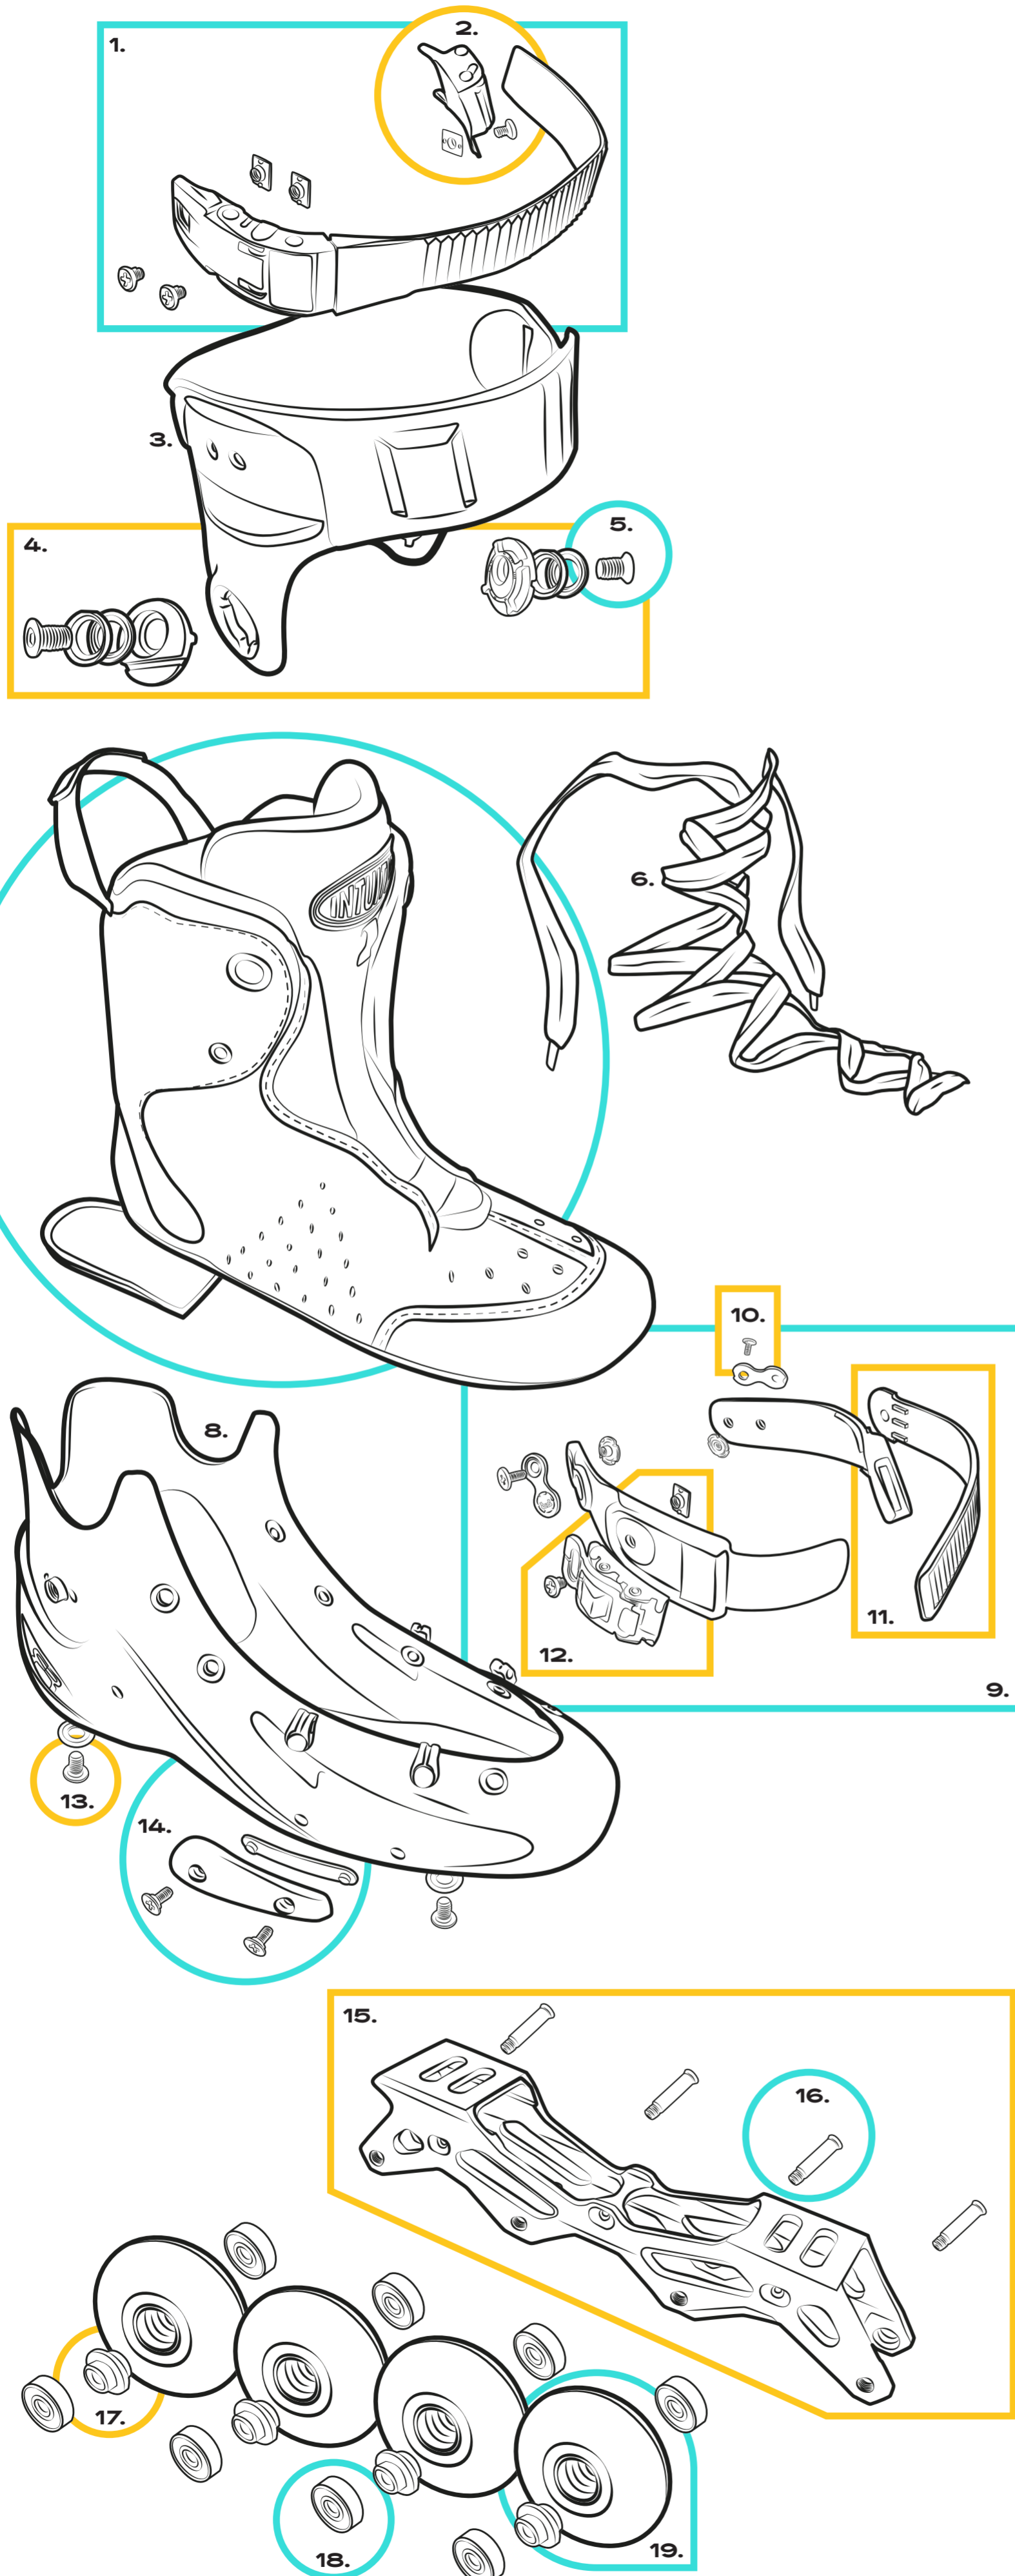

FR1 80 DELUXE INTUITION

1. FK METAL TOP BUCKLES

FRBUK-FK
(Pair - 3 sizes)

2. PULL BUCKLES

FRBUK-FK-F-BK
(x 1)

3. CUFFS

Available in Custom Kit: FRCKIT
(Pair - 3 sizes - 8 colors)

4. CUFF BUTTONS

FRCUF-BUT
(Set of 4)

5. CUFF BUTTON SCREWS

FRSCRW-CUFBUT-BK
(x 1)

6. LACES

FRLAC
(Pair - 11 colors)

7. FR INTUITION LINERS

FRLIN-FRINT-BK
(Pair, not sold separately)

8. FR1 SHELLS

FRSH-FR1
(Not sold separately)

9. DOUBLE STRAPS

FRDST-FR
(Pair - 3 colors - 4 sizes)

10. DOUBLE STRAP SCREWS

FRSCRW-DST
(x 1)

11. LADDER STRAPS

FRLAD-LRB-BK
(x 1 - 2 Sizes)

12. FR LOGO RATCHET BUCKLES

FRBUK-LRB-BK
(x 1)

13. FRAME MOUNTING SCREWS

FRSCRW-FR1M
(x 1)

14. SLIDERS

FRABR
(Pair - 8 colors)

15. DELUXE V3 FRAMES FLAT

FRFM-DLXV3F-243-BK
(Pair)

16. AXLES

FRAXL-4D-BK
(x 1)

17. ALUMINIUM SPACERS

FRSPA-ALULX-1025
(x 1)

18. MW9 BEARINGS

FRBRG-MW9
(x 16)

19. STREET INVADER WHEELS

FRWL-SI80
(x 1 - 10 colors)