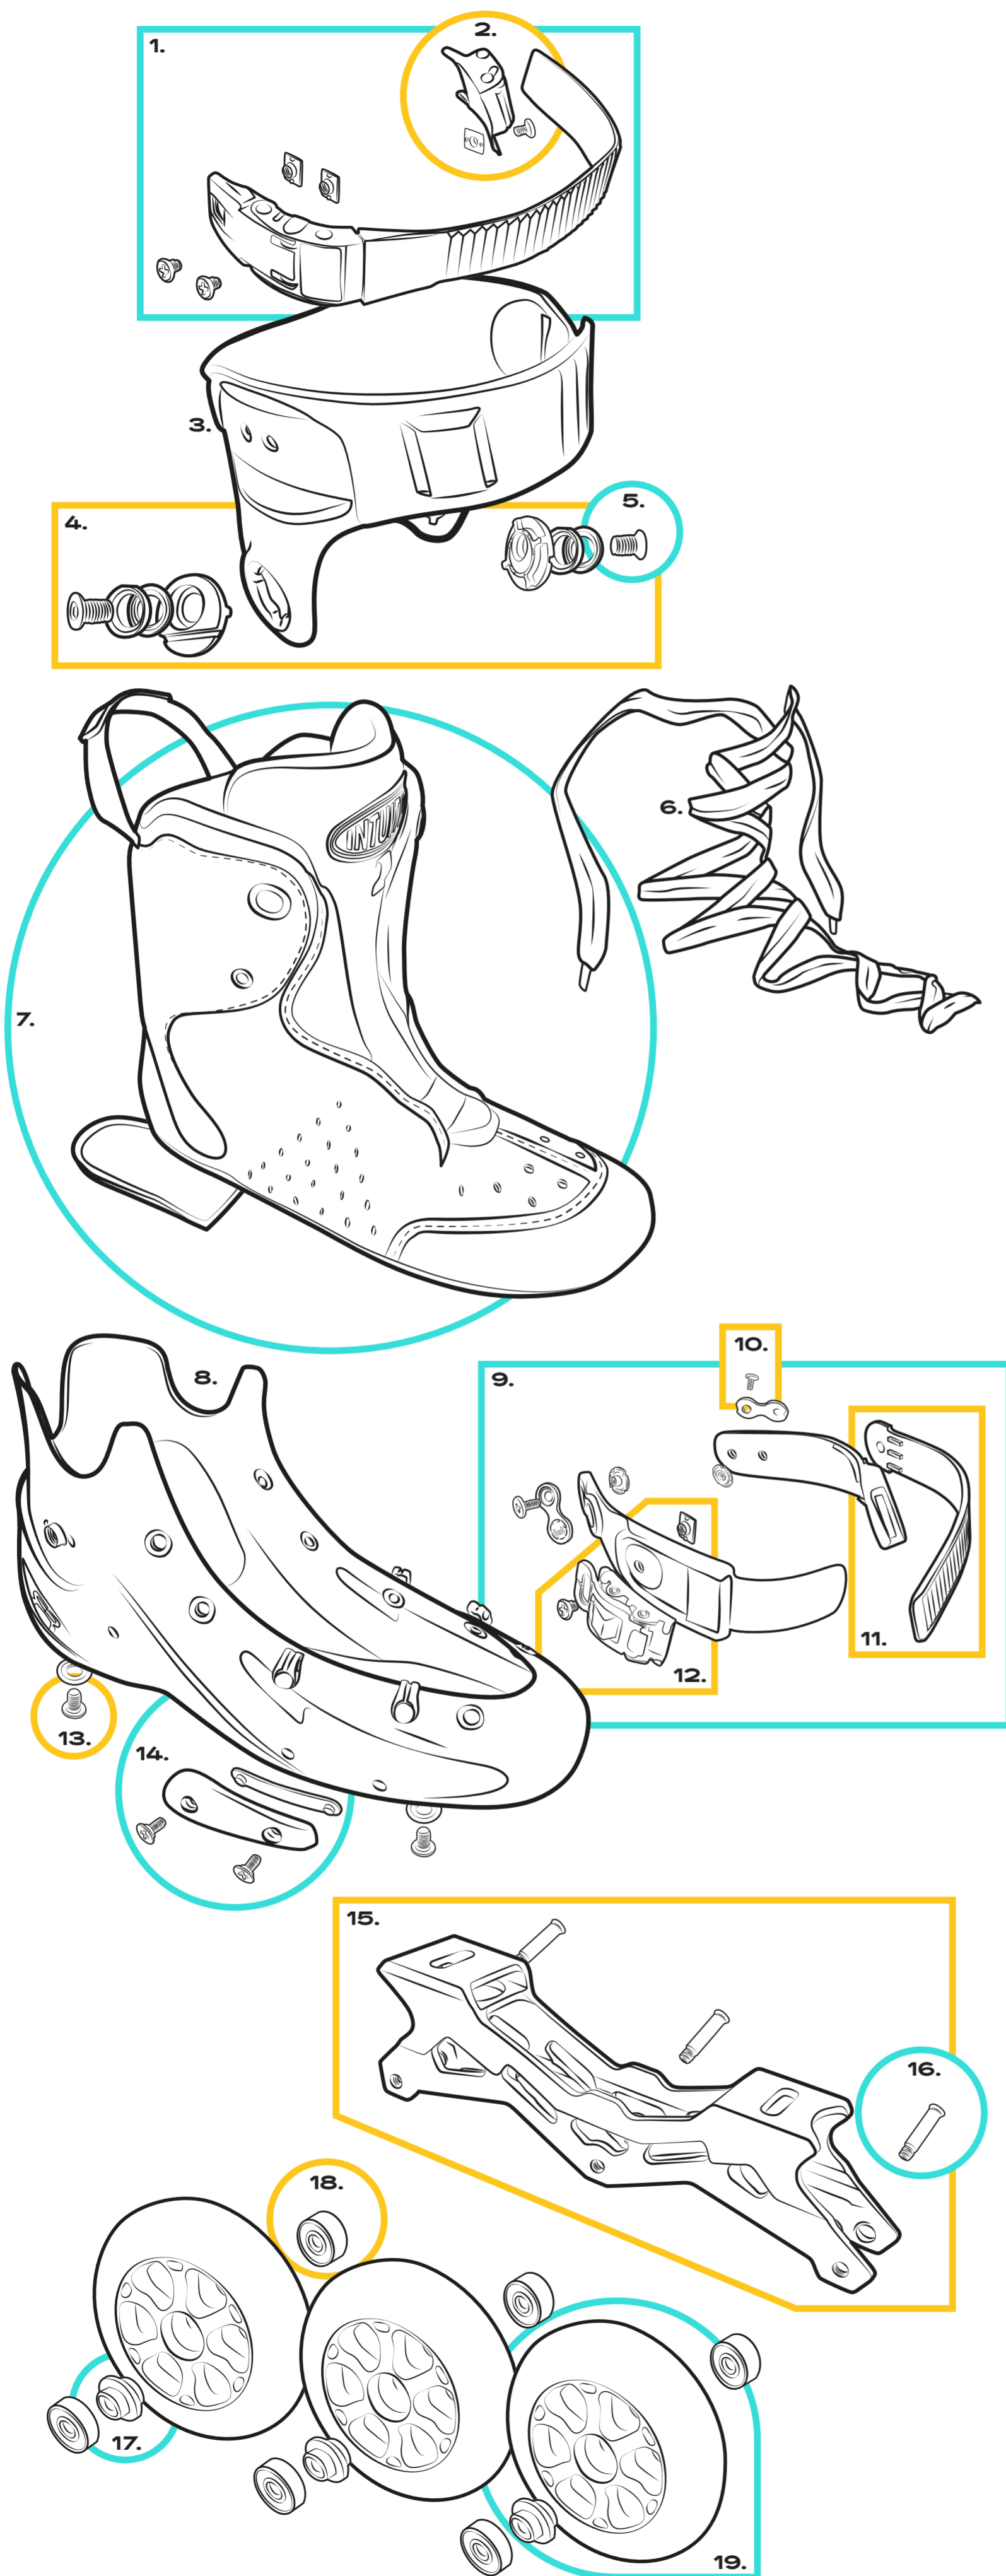

FR1 310 INTUITION

1. FK METAL TOP BUCKLES

FRBUK-FK
(Pair - 3 sizes)

2. PULL BUCKLES

FRBUK-FK-F-BK
(x 1)

3. CUFFS

Available in Custom Kit: FRCKIT
(Pair - 3 sizes - 8 colors)

4. CUFF BUTTONS

FRCUF-BUT
(Set of 4)

5. CUFF BUTTON SCREWS

FRSCRW-CUFBUT-BK
(x 1)

6. LACES

FRLAC
(Pair - 11 colors)

7. FR INTUITION LINERS

FRLIN-FRINT-BK
(Pair, not sold separately)

8. FR1 SHELLS

FRSH-FR1
(Not sold separately)

9. DOUBLE STRAPS

FRDST-FR
(Pair - 3 colors - 4 sizes)

10. DOUBLE STRAP SCREWS

FRSCRW-DST
(x 1)

11. LADDER STRAPS

FRLAD-LRB-BK
(x 1 - 2 Sizes)

12. FR LOGO RATCHET BUCKLES

FRBUK-LRB-BK
(x 1)

13. FRAME MOUNTING SCREWS

FRSCRW-FR1M
(x 1)

14. SLIDERS

FRABR
(Pair - 8 colors)

15. 3D FRAMES

FRFM-3D310-230-BK
(Pair)

16. AXLES

FRAXL-4D-BK
(x 1)

17. ALUMINIUM SPACERS

FRSPA-ALULX-1017
(x 1)

18. MW9 BEARINGS

FRBRG-MW9
(x 16)

19. URBAN SPEED WHEELS

FRWL-USP110
(x 1 - 2 Colors)